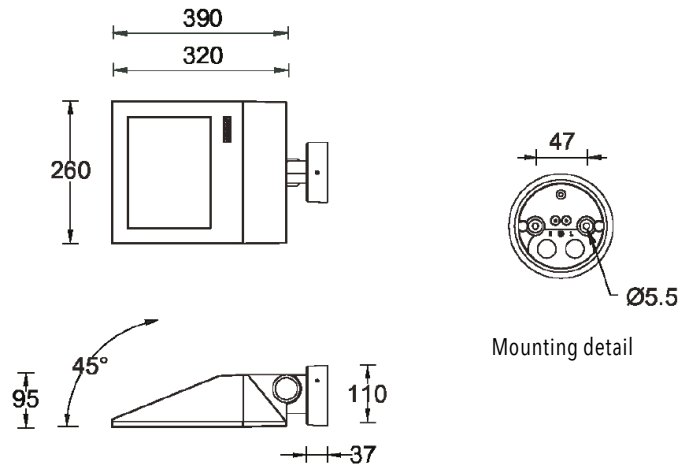

VEKTER 10 (VK-30042)

Product variants

HOW TO SPECIFY

MODEL	OUTPUT	DISTRIBUTION	CRI/CCT	DIMMING	COLOUR FINISH
VK-30042	700 54W	EW	8030	ND	01 BLACK
		M	8040	DALI	02 DARK GREY
		T2			03 WHITE
		T3			05 MATT SILVER
		T4			06 BRONZE
		W			S - SPECIAL FINISH
		LA01			

Accessories