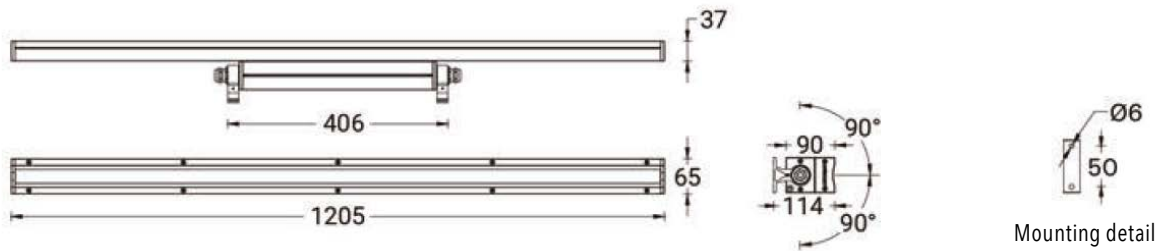

LIGHTALK 15 (LA-30036)

Product variants

HOW TO SPECIFY

LIGA	-	LA-30036	-	70	-	M	-	RGBW30	-	DMX/RDM	-	01
MODEL	OUTPUT	DISTRIBUTION	CRI/CCT	DIMMING	COLOUR FINISH							
LA-30036	70W	E	RGBW30	DMX	01 BLACK							
		M	RGBW40	DMX/RDM	02 DARK GREY							
		N	RGB+AMBER		03 WHITE							
		W			05 MATT SILVER							
					06 BRONZE							
					S - SPECIAL FINISH							

Accessories