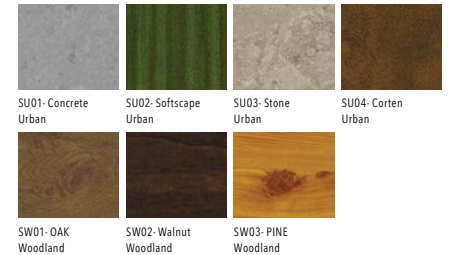

Special finishes upon request

Technical information

Light source	36 LED
Light source type	LED
Dimming type	DMX, DMX/RDM
Material	Aluminium
Weight	6.2 kg
Operating temperature	-20°C to 40°C

Luminaire	
Power	70 W
Lumen	1810 - 3896 lm
Efficacy	26 - 56 lm/W
CCT / CRI	RGBW30, RGBW40, RGB+Amber
Driver option	Remote driver (not included)
Driver	Constant voltage (CV)
Input voltage	24 VDC

Optic	E [20°x30°], M [32°], N [16°], W [55°]