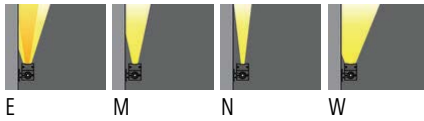

LIGHTALK 15 (LA-30036)

Product description

Without remote driver - Constant voltage (CV)
24 V - 1205 mm - Class III - RGBW

Luminaire structure

- Die-cast aluminium end-caps
- Extruded aluminium housing and sheet aluminium front frame
- Pre-treated before powder coating ensuring high corrosion resistance
- Four IP68 connectors supplied with 2x0.2 m of 3x1.0 sqmm outdoor cable and 2x0.2 m of 2x0.5 sqmm outdoor shielded cable for LA-30036
- Stainless steel fasteners in grade 304 with zinc flake coating (ZFC)
- Durable silicone rubber gasket
- Clear toughened glass
- Remote driver for constant voltage (CV) not included
- 24 VDC input, DMX/RDM address with stable - signal

Light symbol

Product colour

Special finishes upon request

Technical information

Light source	36 LED
Light source type	LED
Dimming type	DMX, DMX/RDM
Material	Aluminium
Weight	6.2 kg
Operating temperature	-20°C to 40°C