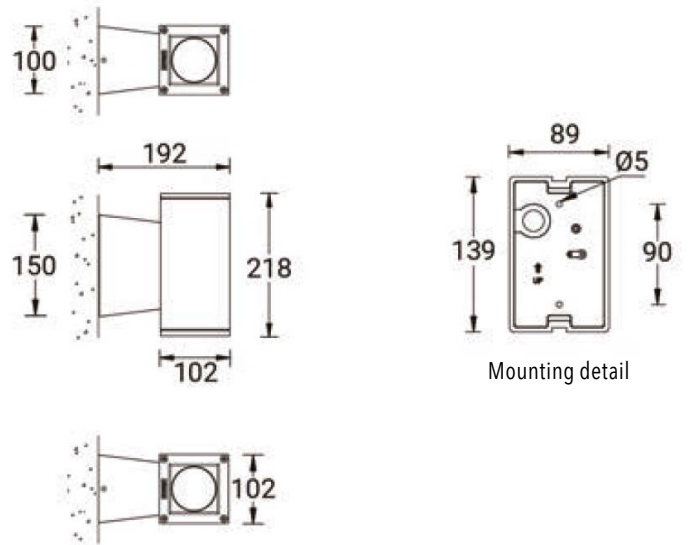

JET 36 (JE-30361)

Product variants

HOW TO SPECIFY

LIGA	-	JE-30361	-	350	-	M	-	N	-	8030	-	ND	-	01
MODEL	OUTPUT	DISTRIBUTION		CRI/CCT	DIMMING	COLOUR FINISH								
DOWN-UP														
JE-30361	350 27W	M	M	8030	ND	01 BLACK								
		N	N	8040	DALI	02 DARK GREY								
		VW	VW	03 WHITE										
		W	W	05 MATT SILVER										
						06 BRONZE								
S - SPECIAL FINISH														

Accessories