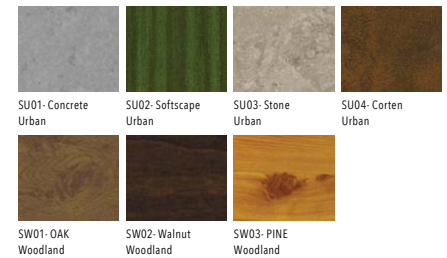

Special finishes upon request

Technical information

Light source	1 & 1 COB
Light source type	COB
Dimming type	DALI, On/Off
Material	Aluminium
Weight	2.7 kg
Operating temperature	-20°C to 40°C

Luminaire	
Power	27 W
Lumen	2740 - 3236 lm
Efficacy	100 - 118 lm/W
CCT / CRI	3000K CRI80, 4000K CRI80
Drive current	350 mA
Driver option	Integral control gear
Driver	Constant current (CC)
Input voltage	220-240 V 50/60 Hz

Optic	M [24°], N [18°], VW [72°], W [41°]
Optic (Up)	M [24°], N [18°], VW [72°], W [41°]
Bug	B2-U5-G0, B1-U5-G0
ULR	50%, 49%, 47%, 48%, 53%, 52%, 51%
ULOR	50%, 49%, 47%, 48%, 53%, 52%, 51%
CIE flux code n°3	100
MacAdam Ellipse	3 SDCM
Lifetime L90B10 (hrs)	55,000