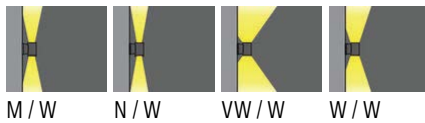

**JET 36** (JE-30361)

**Product description**

102x102 mm - 218 mm - Down (Optic)  
& Up (Optic 2nd) - Square

**Luminaire structure**

- Die-cast aluminium housing
- Pre-treated before powder coating ensuring high corrosion resistance
- Single cable entry
- Stainless steel fasteners in grade 304 with zinc flake coating (ZFC)
- Durable silicone rubber gasket
- High-efficiency optical reflector
- Clear toughened glass
- Integral control gear
- Optional surface mounting box for easy wiring or conduit connection when wiring from behind is not possible

**Light symbol**

**Product colour**

**Special finishes upon request**

**Technical information**

Light source	1 & 1 COB
Light source type	COB
Dimming type	DALI, On/Off
Material	Aluminium
Weight	2.7 kg
Operating temperature	-20°C to 40°C