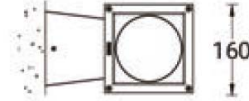

JET 34 (JE-30411)

Product variants

HOW TO SPECIFY

LIGA - JE-30411 - 900 - N - 8030 - ND - 01						
MODEL	OUTPUT	DISTRIBUTION	CRI/CCT	DIMMING	COLOUR FINISH	
JE-30411	900 35W	M	8030	ND	01 BLACK	
		N	8040	DALI	02 DARK GREY	
		VW			03 WHITE	
		W			05 MATT SILVER	
					06 BRONZE	
					S - SPECIAL FINISH