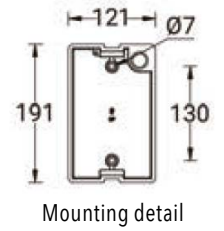

JET 34 (JE-30411)

Product variants

HOW TO SPECIFY

LIGA - JE-30411 - 900 - N - 8030 - ND - 01						
MODEL	OUTPUT	DISTRIBUTION	CRI/CCT	DIMMING	COLOUR FINISH	
JE-30411	900 35W	M	8030	ND	01 BLACK	
		N	8040	DALI	02 DARK GREY	
		VW			03 WHITE	
		W			05 MATT SILVER	
					06 BRONZE	
					S - SPECIAL FINISH