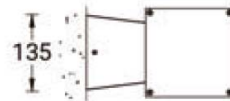

JET 34 (JE-30411)

Product variants

HOW TO SPECIFY

LIGA - JE-30411 - 900 - N - 8030 - ND - 01						
MODEL	OUTPUT	DISTRIBUTION	CRI/CCT	DIMMING	COLOUR FINISH	
JE-30411	900 35W	M	8030	ND	01 BLACK	
		N	8040	DALI	02 DARK GREY	
		VW			03 WHITE	
		W			05 MATT SILVER	
					06 BRONZE	
					S - SPECIAL FINISH