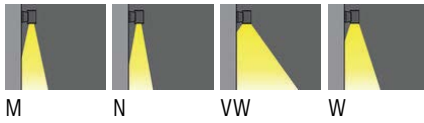

**JET 34 (JE-30411)**

**Product description**

160x160 mm - 263 mm - Down - Square

**Luminaire structure**

- Die-cast aluminium housing
- Pre-treated before powder coating ensuring high corrosion resistance
- Single cable entry
- Stainless steel fasteners in grade 304 with zinc flake coating (ZFC)
- Durable silicone rubber gasket
- High-efficiency optical reflector
- Clear toughened glass
- Integral control gear
- Optional surface mounting box for easy wiring or conduit connection when wiring from behind is not possible

**Light symbol**

**Product colour**

**Special finishes upon request**

**Technical information**

Light source	1 COB
Light source type	COB
Dimming type	DALI, On/Off
Material	Aluminium
Weight	5.1 kg
Operating temperature	-20°C to 40°C