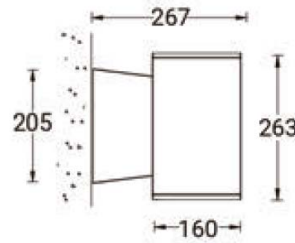

JET 34 (JE-30411)

Product variants

HOW TO SPECIFY

LIGA - JE-30411 - 900 - N - 8030 - ND - 01						
MODEL	OUTPUT	DISTRIBUTION	CRI/CCT	DIMMING	COLOUR FINISH	
JE-30411	900 35W	M	8030	ND	01 BLACK	
		N	8040	DALI	02 DARK GREY	
		VW			03 WHITE	
		W			05 MATT SILVER	
					06 BRONZE	
					S - SPECIAL FINISH