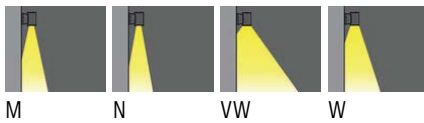

JET 31 (JE-30351)

Product description

Ø102 - 218 mm - Down - Round

Luminaire structure

- Die-cast aluminium housing
- Pre-treated before powder coating ensuring high corrosion resistance
- Single cable entry
- Stainless steel fasteners in grade 304 with zinc flake coating (ZFC)
- Durable silicone rubber gasket
- High-efficiency optical reflector
- Clear toughened glass
- Integral control gear
- Optional surface mounting box for easy wiring or conduit connection when wiring from behind is not possible

Light symbol

Product colour

Special finishes upon request

Technical information

Light source	1 COB
Light source type	COB
Dimming type	DALI, On/Off
Material	Aluminium
Weight	2.2 kg
Operating temperature	-20°C to 40°C