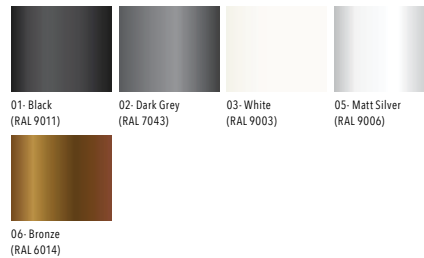

Product colour