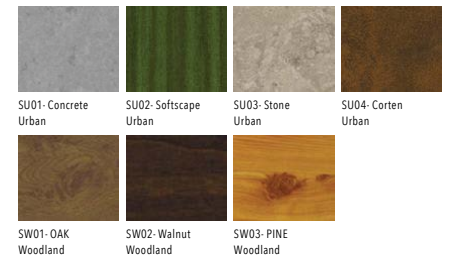

Special finishes upon request

Technical information

Light source	1 COB
Light source type	COB
Dimming type	DALI, On/Off
Material	Aluminium
Weight	2.2 kg
Operating temperature	-20°C to 40°C

Luminaire	
Power	14 W
Lumen	1370 - 1618 lm
Efficacy	98 - 116 lm/W
CCT / CRI	3000K CRI80, 4000K CRI80
Drive current	350 mA
Driver option	Integral control gear
Driver	Constant current (CC)
Input voltage	220-240 V 50/60 Hz

Optic	M [24°], N [18°], VW [72°], W [41°]
Bug	B2-U0-G0, B1-U0-G0
ULR	0%
ULOR	0%
CIE flux code n°3	100
MacAdam Ellipse	3 SDCM
Lifetime L90B10 (hrs)	55,000