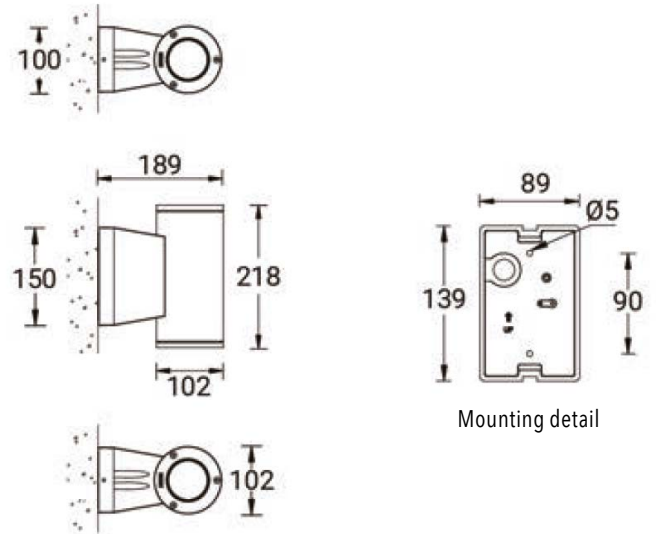

JET 31 (JE-30351)

Product variants

HOW TO SPECIFY

LIGA	-	JE-30351	-	350	-	N	-	8030	-	ND	-	01
MODEL	OUTPUT	DISTRIBUTION	CRI/CCT	DIMMING	COLOUR FINISH							
JE-30351	350 14W	M	8030	ND	01 BLACK							
		N	8040	DALI	02 DARK GREY							
		VW			03 WHITE							
		W			05 MATT SILVER							
					06 BRONZE							
					S - SPECIAL FINISH							

Accessories