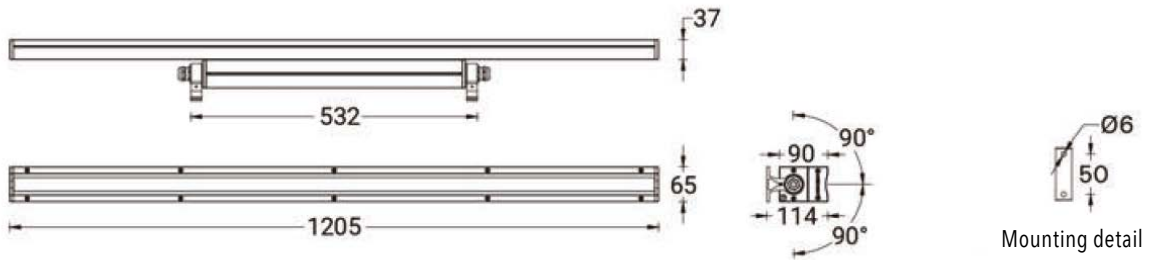

LIGHTALK 7 (LA-30014)

Product variants

HOW TO SPECIFY

LIGA - LA-30014 - 500 - M - RGBW30 - DMX/RDM - 01

MODEL	OUTPUT	DISTRIBUTION	CRI/CCT	DIMMING	COLOUR FINISH
LA-30014	500 66W	E	RGBW30	DMX	01 BLACK
		M	RGBW40	DMX/RDM	02 DARK GREY
		N			03 WHITE
		VN			05 MATT SILVER
		W			06 BRONZE
					S - SPECIAL FINISH

Accessories