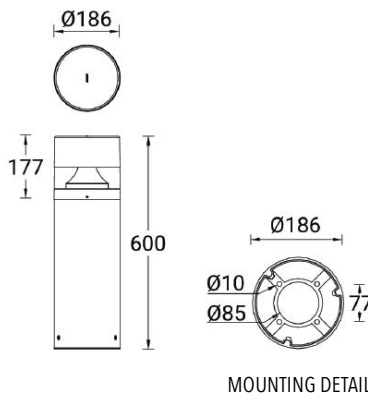

LIGHTSOFT 1 (LH-10655)

Product variants

HOW TO SPECIFY

LIGA	-	LH-10655	-	700	-	G	-	8030	-	ND	-	01
MODEL	OUTPUT	DISTRIBUTION	CRI/CCT	DIMMING	COLOUR FINISH							
LH-10655	350 14W	G	8030	ND	01 BLACK							
	700 27W		8040	DALI	02 DARK GREY							
					03 WHITE							
					05 MATT SILVER							
					06 BRONZE							
					S - SPECIAL FINISH							

Accessories