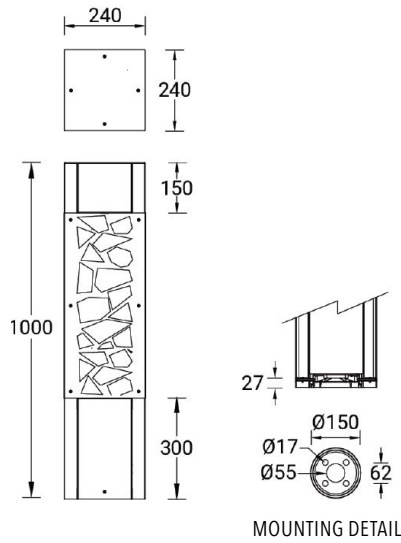

VANCOUVER 11 (VA-10021)

Product variants

HOW TO SPECIFY

LIGA	-	VA-10021	-	500	-	G	-	8030	-	ND	-	01
MODEL		OUTPUT		DISTRIBUTION		CRI/CCT		DIMMING		COLOUR FINISH		
VA-10021		500 21W		G		8030		ND		01 BLACK		
						8040		DALI		02 DARK GREY		
										03 WHITE		
										05 MATT SILVER		
										06 BRONZE		
										S - SPECIAL FINISH		

Accessories