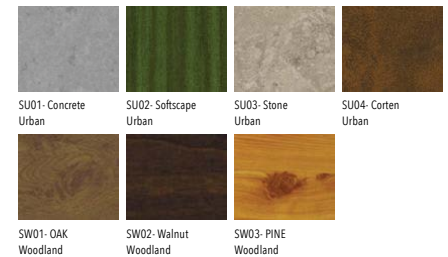

Special finishes upon request

Technical information

Light source	1 COB
Light source type	COB
Dimming type	DALI, On/Off
Material	Aluminium
Weight	15.8 kg
Operating temperature	-20°C to 40°C

Luminaire	
Power	21 W
Lumen	563 - 570 lm
Efficacy	27 lm/W
CCT / CRI	3000K CRI80, 4000K CRI80
Drive current	500 mA
Driver option	Integral control gear
Driver	Constant current (CC)
Input voltage	220-240 V 50/60 Hz

Optic	G [65°]
Bug	B1-U1-G0
ULR	2%
ULOR	2%
CIE flux code n°3	99
MacAdam Ellipse	3 SDCM
Lifetime L90B10 (hrs)	61,000