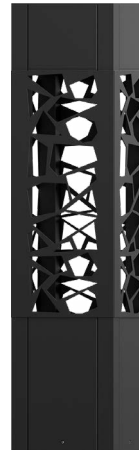

VANCOUVER 11 (VA-10021)

Product description

240x240 mm - 1000 mm - Decorative pattern type 1

Luminaire structure

- Die-cast aluminium housing and frame
- Extruded aluminium column
- Pre-treated before powder coating ensuring high corrosion resistance
- Single cable entry
- One IP68 connector supplied with 0.2 m of 3x1.0 sqmm outdoor cable
- Stainless steel fasteners in grade 304 with zinc flake coating (ZFC)
- Durable silicone rubber gasket
- High-efficiency optical reflector
- Clear toughened glass
- Integral control gear
- Custom Decorative Panels available upon request

Light symbol

G

Product colour

Special finishes upon request

Technical information

Light source	1 COB
Light source type	COB
Dimming type	DALI, On/Off
Material	Aluminium
Weight	15.8 kg
Operating temperature	-20°C to 40°C

Optic	G [65°]
Bug	B1-U1-G0
ULR	2%
ULOR	2%
CIE flux code n°3	99
MacAdam Ellipse	3 SDCM
Lifetime L90B10 (hrs)	61,000

VANCOUVER 11 (VA-10021)

Product variants

HOW TO SPECIFY

LIGA	-	VA-10021	-	500	-	G	-	8030	-	ND	-	01
MODEL		OUTPUT		DISTRIBUTION		CRI/CCT		DIMMING		COLOUR FINISH		
VA-10021		500 21W		G		8030		ND		01 BLACK		
						8040		DALI		02 DARK GREY		
										03 WHITE		
										05 MATT SILVER		
										06 BRONZE		
										S - SPECIAL FINISH		