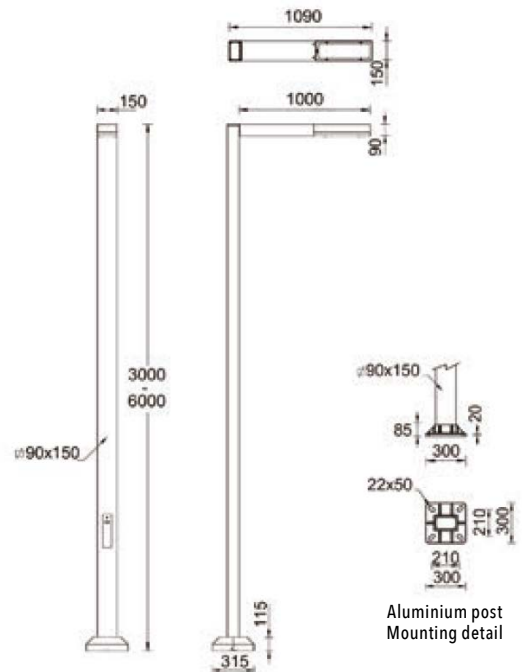

LIGHT LINEAR PT 4 (LI-21172)

Product description

1 side - Supplied with specific square, straight aluminium pole - Height options: 3,4,5,6 m

Luminaire structure

- Die-cast aluminium housing
- Extruded aluminium column
- Pre-treated before powder coating ensuring high corrosion resistance
- Stainless steel fasteners in grade 304 with zinc flake coating (ZFC)
- Durable silicone rubber gasket
- Clear toughened glass
- Integral control gear
- Maximum wind load resistance is 100 km/h
- Surge protection 10kV

Light symbol

Product colour

Special finishes upon request

Technical information

Light source	4 x 12 LED
Light source type	LED
Dimming type	DALI, On/Off
Material	Aluminium
Weight	31.5 kg
Operating temperature	-20°C to 50°C

Accessories

3 m - Square, straight aluminium pole for LIGHT LINEAR PT - 1 side
LIGA-APC130090-PT4-LI-21172

4 m - Square, straight aluminium pole for LIGHT LINEAR PT - 1 side
LIGA-APC140090-PT4-LI-21172

5 m - Square, straight aluminium pole for LIGHT LINEAR PT - 1 side
LIGA-APC150090-PT4-LI-21172

6 m - Square, straight aluminium pole for LIGHT LINEAR PT - 1 side
LIGA-APC160090-PT4-LI-21172

Internal cable support for pole 3 m
LIGA-A23991

Internal cable support for pole 4 m
LIGA-A24091

Internal cable support for pole 5 m
LIGA-A24191