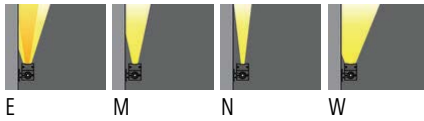

LIGHTALK 15 (LA-30034)

Product description

Without remote driver - Constant voltage (CV)
24 V - 610 mm - Class III - RGBW

Luminaire structure

- Die-cast aluminium end-caps
- Extruded aluminium housing and sheet aluminium front frame
- Pre-treated before powder coating ensuring high corrosion resistance
- Four IP68 connectors supplied with 2x0.2 m of 3x1.0 sqmm outdoor cable and 2x0.2 m of 2x0.5 sqmm outdoor shielded cable for LA-30034
- Stainless steel fasteners in grade 304 with zinc flake coating (ZFC)
- Durable silicone rubber gasket
- Clear toughened glass
- Remote driver for constant voltage (CV) not included
- DC24V input, DMX512 address with constant current control for RGBW products

Light symbol

Product colour

Special finishes upon request

Technical information

Light source	18 LED
Light source type	LED
Dimming type	DMX, DMX/RDM
Material	Aluminium
Weight	3.7 kg
Operating temperature	-20°C to 40°C