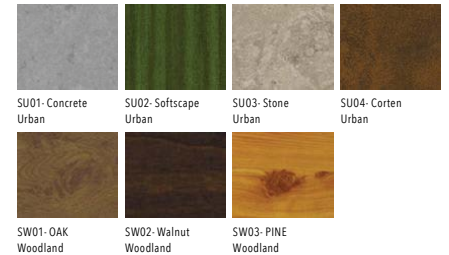

Special finishes upon request

Technical information

Light source	18 LED
Light source type	LED
Dimming type	DMX, DMX/RDM
Material	Aluminium
Weight	3.7 kg
Operating temperature	-20°C to 40°C

Luminaire	
Power	35 W
Lumen	905 - 1948 lm
Efficacy	26 - 56 lm/W
CCT / CRI	RGBW30, RGBW40, RGB+Amber
Drive current	24 VDC
Driver option	Remote driver for constant voltage (CV) not included
Driver	Constant voltage (CV) 24V
Input voltage	24 VDC

Optic	E [20°x30°], M [32°], N [16°], W [55°]