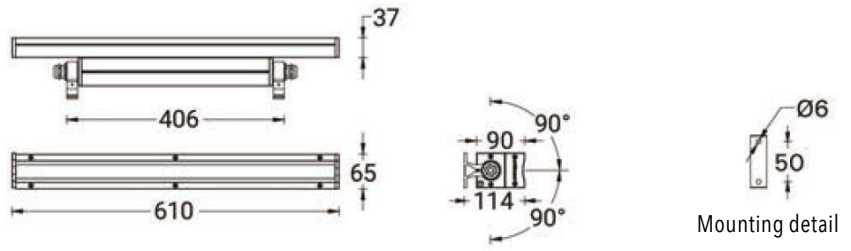

LIGHTALK 15 (LA-30034)

Product variants

HOW TO SPECIFY

LIGA - LA-30034 - 35 - M - RGBW30 - DMX/RDM - 01						
MODEL	OUTPUT	DISTRIBUTION	CRI/CCT	DIMMING	COLOUR FINISH	
LA-30034	35W	E	RGBW30	DMX	01 BLACK	
		M	RGBW40	DMX/RDM	02 DARK GREY	
		N	RGB+AMBER		03 WHITE	
		W			05 MATT SILVER	
					06 BRONZE	
					S- SPECIAL FINISH	

Accessories