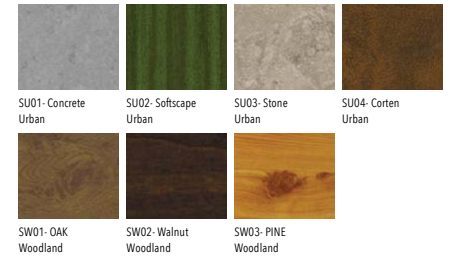

Special finishes upon request

Technical information

Light source	1 LED
Light source type	LED
Dimming type	On/Off
Material	Aluminium
Weight	4.4 kg
Operating temperature	-20°C to 40°C

Luminaire	
Power	8 W
Lumen	90 - 95 lm
Efficacy	11 - 12 lm/W
CCT / CRI	3000K CRI80, 4000K CRI80
Drive current	250 mA
Driver option	Integral control gear
Driver	Constant current (CC)
Input voltage	220-240 V 50/60 Hz

Optic	G [107°]
MacAdam Ellipse	3 SDCM
Lifetime L90B10 (hrs)	109,000
Lifetime L80B10 (hrs)	109,000
Lifetime L80B50 (hrs)	109,000