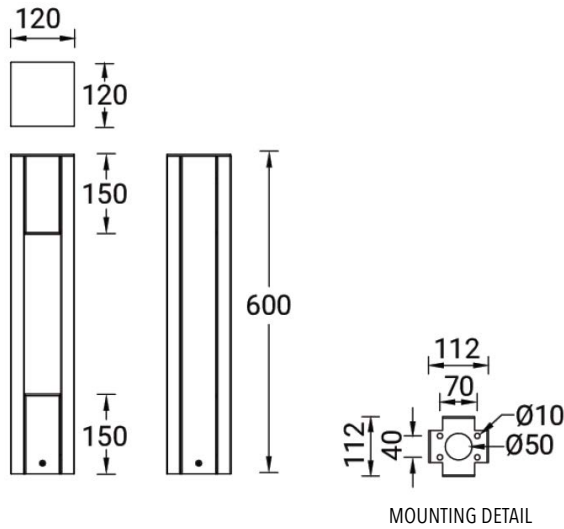

VANCOUVER 38 (VA-10141)

Product description

120x120 mm - 600 mm - No decorative pattern

Luminaire structure

- Die-cast aluminium housing and frame
- Extruded aluminium column
- Pre-treated before powder coating ensuring high corrosion resistance
- Single cable entry
- One IP68 connector supplied with 0.2 m of 3x1.0 sqmm outdoor cable
- Stainless steel fasteners in grade 304 with zinc flake coating (ZFC)
- Durable silicone rubber gasket
- High-efficiency optical reflector
- Clear toughened glass
- Integral control gear

Light symbol

G

Product colour

Special finishes upon request

Technical information

Light source	1 LED
Light source type	LED
Dimming type	On/Off
Material	Aluminium
Weight	4.4 kg
Operating temperature	-20°C to 40°C

Luminaire	
Power	8 W
Lumen	90 - 95 lm
Efficacy	11 - 12 lm/W
CCT / CRI	3000K CRI80, 4000K CRI80
Drive current	250 mA
Driver option	Integral control gear
Driver	Constant current (CC)
Input voltage	220-240 V 50/60 Hz

Optic	G [107°]
MacAdam Ellipse	3 SDCM
Lifetime L90B10 (hrs)	109,000
Lifetime L80B10 (hrs)	109,000
Lifetime L80B50 (hrs)	109,000

VANCOUVER 38 (VA-10141)

Product variants

HOW TO SPECIFY

LIGA	-	VA-10141	-	250	-	G	-	8030	-	ND	-	01
MODEL		OUTPUT	DISTRIBUTION		CRI/CCT	DIMMING		COLOUR FINISH				
VA-10141		250 8W	G		8030	ND		01 BLACK				
					8040			02 DARK GREY				
								03 WHITE				
								05 MATT SILVER				
								06 BRONZE				
								S - SPECIAL FINISH				