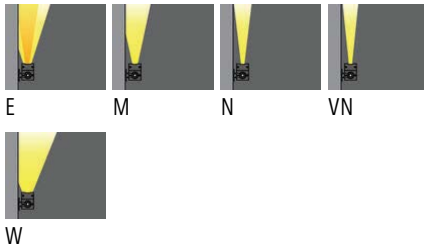

LIGHTALK 8 (LA-30022)

Product description

With remote driver - Constant current (CC)
500 mA - 1205 mm - Class I

Luminaire structure

- Die-cast aluminium end-caps
- Extruded aluminium housing and sheet aluminium front frame
- Pre-treated before powder coating ensuring high corrosion resistance
- Two IP68 connectors supplied with 2x0.2 m of 2x1.0 sqmm outdoor cable for LA-30022
- Stainless steel fasteners in grade 304 with zinc flake coating (ZFC)
- Durable silicone rubber gasket
- Clear toughened glass
- Remote driver (included)
- Remote box IP-rated is not included and is to be ordered separately

Light symbol

Product colour

Special finishes upon request

Technical information

Light source	36 LED
Light source type	LED
Dimming type	DALI, On/Off
Material	Aluminium
Weight	4.0 kg
Operating temperature	-20°C to 40°C