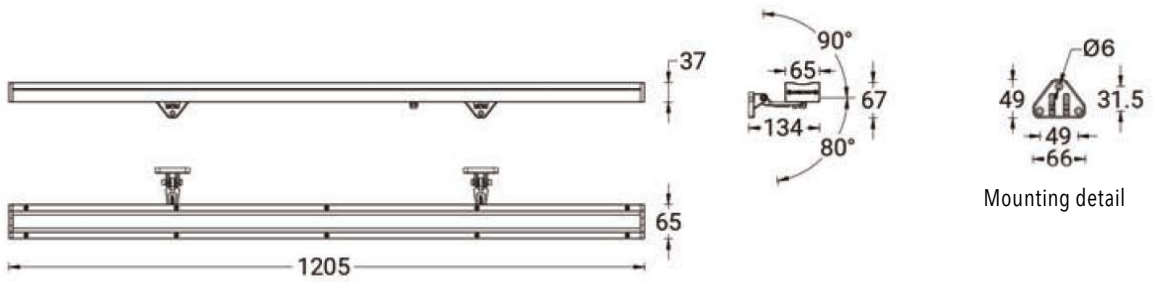

LIGHTALK 8 (LA-30022)

Product variants

HOW TO SPECIFY

LIGA	-	LA-30022	-	500	-	VN	-	8030	-	ND	-	01
MODEL	OUTPUT	DISTRIBUTION	CRI/CCT	DIMMING	COLOUR FINISH							
LA-30022	500 55W	E	8030	ND	01 BLACK							
		M	8040	DALI	02 DARK GREY							
		N			03 WHITE							
		VN			05 MATT SILVER							
		W			06 BRONZE							
					S - SPECIAL FINISH							

Accessories